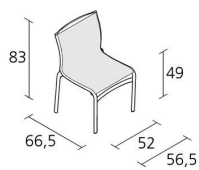

## FRAME 52 OUTDOOR / 458\_O

Stacking armchair with structure made of extruded aluminium profile and die-cast aluminium elements, seat and back in fire retardant PVC covered polyester mesh.

Boxes number

2

Max number pieces  
per a box

0,438

Volume in m<sup>3</sup>

8,8

Gross weight in Kg