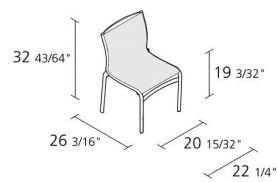

## FRAME 52 OUTDOOR / 458\_O

Stacking armchair with structure made of extruded aluminium profile and die-cast aluminium elements, seat and back in fire retardant PVC covered polyester mesh.

Boxes number

2

Max number pieces  
per a box

0,438

Volume in m<sup>3</sup>

8,8

Gross weight in Kg