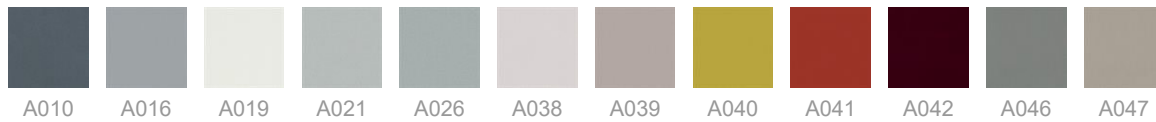

FINISHES FRAME 52 SOFT / 409_O

STOVE ENAMELLED ALUMINIUM