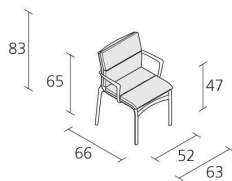

## FRAME 52 SOFT / 409\_O

Armchair with arms for outdoor with structure made of extruded aluminium profile and die-cast aluminium elements. Seat and back in fire retardant PVC covered polyester mesh; Removable cushion with upholstery in draining expanded polyurethane and cover in Tempotest® fabric, eco-leather Serge Ferrari® or Création Baumann® fabrics.