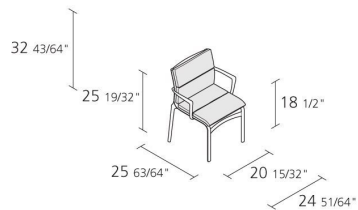

## FRAME 52 SOFT / 409\_O

Armchair with arms for outdoor with structure made of extruded aluminium profile and die-cast aluminium elements. Seat and back in fire retardant PVC covered polyester mesh; Removable cushion with upholstery in draining expanded polyurethane and cover in Tempotest® fabric, eco-leather Serge Ferrari® or Création Baumann® fabrics.