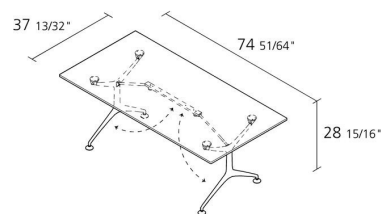

Alias

FRAMETABLE 190F / 495_190F

Alberto Meda

Folding table with structure made of die-cast aluminium elements, with stove enamelled or polished finish. Top in aluminium alloy panel edged with polycarbonate sheet, thickness 18 mm, laminate in various colours.

0,315

Volume in m³

30

Gross weight in Kg

FINISHES FRAMETABLE 190F / 495_190F

POLISHED ALUMINIUM

AB

STOVE ENAMELLED ALUMINIUM