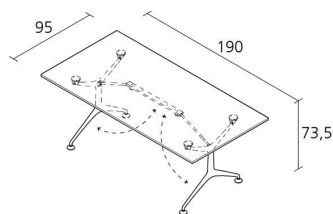

Alias

FRAMETABLE 190F / 495_190F

Alberto Meda

Folding table with structure made of die-cast aluminium elements, with stove enamelled or polished finish. Top in aluminium alloy panel edged with polycarbonate sheet, thickness 18 mm, laminate in various colours.

0,315

Volume in m³

30

Gross weight in Kg

FINISHES FRAMETABLE 190F / 495_190F

POLISHED ALUMINIUM

AB

STOVE ENAMELLED ALUMINIUM