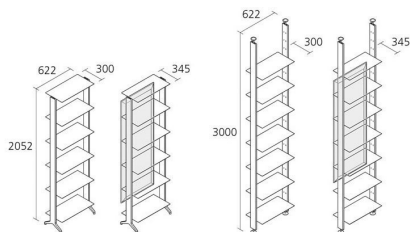

Alias

ALINE / T01

Dante Bonuccelli

Tower with structure in extruded aluminium profiles and 6 stove enamelled shelves depth 300mm. Height adjustable feet in matt anodized aluminium. Self standing height: 2052 mm
Ceiling height: 3000 mm (NOTE: adjusting the feet at the maximum height it can be used also for ceilings up to 3100 mm)

Accessory: acoustic panel.

IMPORTANT: floor/ceiling uprights: verify the requirements and indications specified in the assembly instructions available for download under the following link: <http://alias.design/en-us/products/aline>