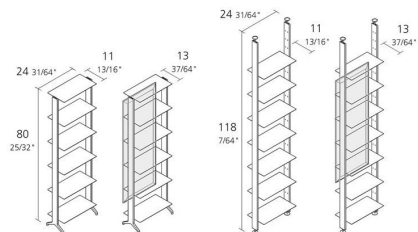

Alias

ALINE / T01

Dante Bonuccelli

Tower with structure in extruded aluminium profiles and 6 stove enamelled shelves depth 300mm. Height adjustable feet in matt anodized aluminium. Self standing height: 2052 mm
Ceiling height: 3000 mm (NOTE: adjusting the feet at the maximum height it can be used also for ceilings up to 3100 mm)

Accessory: acoustic panel.

IMPORTANT: floor/ceiling uprights: verify the requirements and indications specified in the assembly instructions available for download under the following link: <http://alias.design/en-us/products/aline>