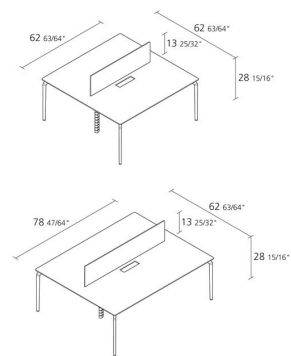

## TEC CABLE / 641

*Alfredo Häberli*

Table with structure composed by die-cast and extruded aluminium elements. Top in plywood white Full Color. Panels in plywood white Full color or in MDF covered with Kvadrat fabric. Cable box in white stove enameled steel. Cable lid in anodized aluminium and cable covers in grey plastic material.