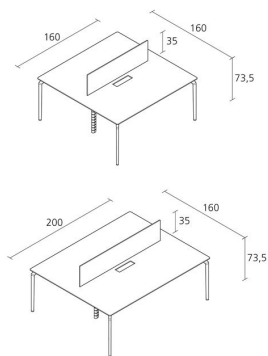

## TEC CABLE / 641

*Alfredo Häberli*

Table with structure composed by die-cast and extruded aluminium elements. Top in plywood white Full Color. Panels in plywood white Full color or in MDF covered with Kvadrat fabric. Cable box in white stove enameled steel. Cable lid in anodized aluminium and cable covers in grey plastic material.