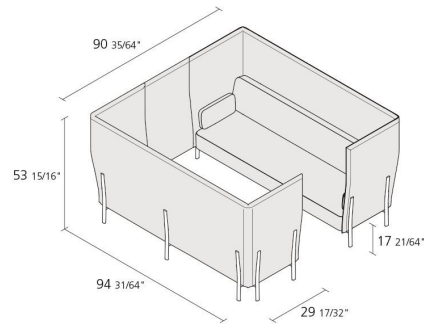

## ELEVEN HIGH BACK PRIVACY / 868

*PearsonLloyd*

Configuration of 2 three-seater sofas (code 864\*) with an open and one closed side by panel covered with fabric (removable panel). \*eleven high back 864: Three-seater sofa with die-cast aluminium legs and steel frame. Seat cushion, back and arms in polyurethane covered with fabric. Panels covered with fabric.