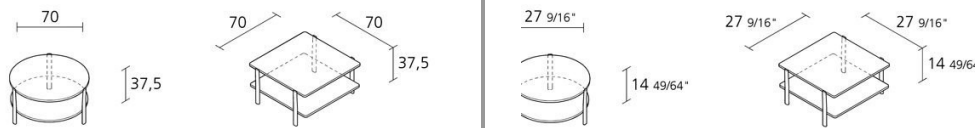

Alias

ELEVEN TABLE DOUBLE / 954

PearsonLloyd

Coffee table with double square or round lacquered MDF tops; structure composed of stove enamelled or polished aluminium legs.

INFORMATION

Warranty 10 years

Recyclable

2

Boxes number

1

Max number pieces
per a box

0,053

Volume in m³

12,5

Gross weight in Kg