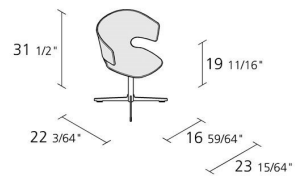

Alias

TAORMINA CROSS / 563

Alfredo Häberli

Self adjusting swivel armchair with structure in stove enamelled steel. Seat and back in solid plastic material padded with CFC free expanded polyurethane foam; removable cover in fabric, synthetic-leather or in leather.

Max number pieces
per a box

0,409

Volume in m³

9

Gross weight in Kg

FINISHES TAORMINA CROSS / 563

CHROMED STEEL

CR