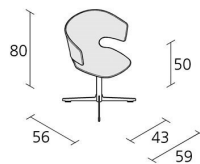

Alias

TAORMINA CROSS / 563

Alfredo Häberli

Self adjusting swivel armchair with structure in stove enamelled steel. Seat and back in solid plastic material padded with CFC free expanded polyurethane foam; removable cover in fabric, synthetic-leather or in leather.

Max number pieces
per a box

0,409

Volume in m³

9

Gross weight in Kg

FINISHES TAORMINA CROSS / 563

CHROMED STEEL

CR