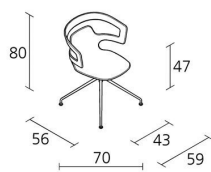

Alias

SEGESTA TRESTLE / 53F

Alfredo Häberli

Chair with arms with 4-star base in stove enamelled or chromed steel; seat and back in solid plastic material.

INFORMATION

Fire-retardancy (on request)

100% Recyclable

1

Boxes number

1

Max number pieces per a box

0,409

Volume in m³

9

Gross weight in Kg