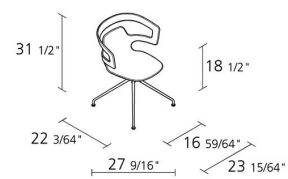

Alias

SEGESTA TRESTLE / 53F

Alfredo Häberli

Chair with arms with 4-star base in stove enamelled or chromed steel; seat and back in solid plastic material.

INFORMATION

Fire-retardancy (on request)

100% Recyclable

1

Boxes number

1

Max number pieces per a box

0,409

Volume in m³

9

Gross weight in Kg