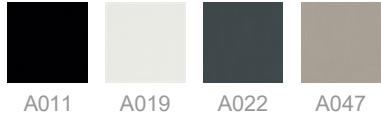

FINISHES OKOME / O08

STOVE ENAMELLED STEEL