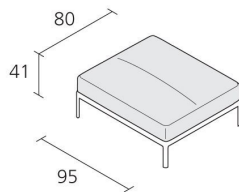

Alias

ALUZEN POUF / P11

Ludovica + Roberto Palomba

Ottoman with structure in stove enamelled or polished aluminium. Seat with removable cover in eco-leather, fabric or leather. Vertical stitching.

INFORMATION