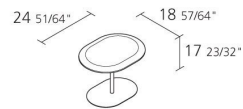

Alias

SMALL TABLE B / 23B

Nendo

Small table with structure in painted steel and top in painted plastic.