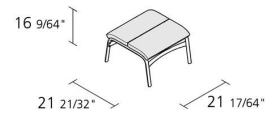

INFORMATION

Warranty 2 years

1

Boxes number

1

Max number pieces
per a box

0,276

Volume in m³