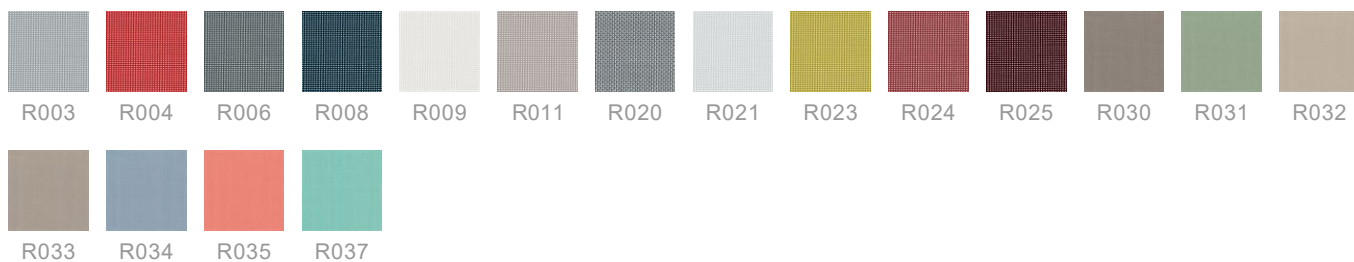

3

Gross weight in Kg

FINISHES FEETFRAME SOFT / 464_O

STOVE ENAMELLED ALUMINIUM

MESH A

MESH B

'TEMPOTEST' FABRIC

CREATION BAUMANN (EXAMPLES)