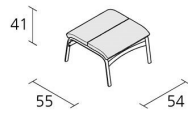

Alias

FEETFRAME SOFT / 464_O

Footstool for outdoor with structure made of extruded aluminium profile and die-cast aluminium elements. Seat in fire retardant PVC covered polyester mesh; removable cushion with upholstery in draining expanded polyurethane and cover in Tempotest® fabric, eco-leather Serge Ferrari® or Création Baumann® fabrics.