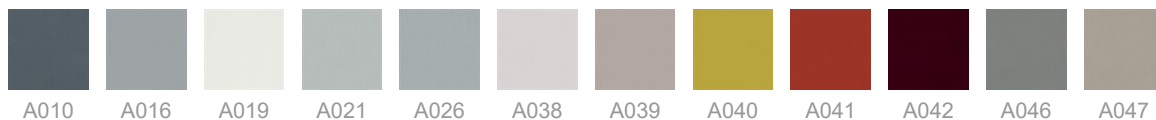

3

Gross weight in Kg

FINISHES FEETFRAME SOFT / 464_O

STOVE ENAMELLED ALUMINIUM

MESH A

MESH B

'TEMPOTEST' FABRIC

CREATION BAUMANN (EXAMPLES)