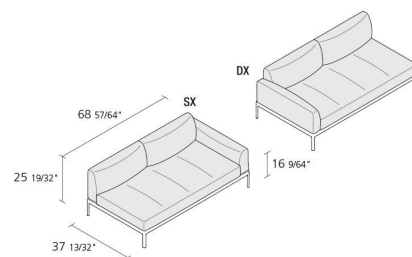

Alias

ALUZEN ENDING 175X95 / P06

Ludovica+Roberto Palomba

Modular 2- seater closing element with structure in stove enamelled or polished aluminium. Seat, back and armrest with removable cover in eco-leather, fabric or leather. Available in version right or left.