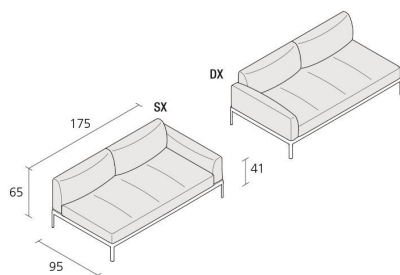

Alias

ALUZEN ENDING 175X95 / P06

Ludovica+Roberto Palomba

Modular 2- seater closing element with structure in stove enamelled or polished aluminium. Seat, back and armrest with removable cover in eco-leather, fabric or leather. Available in version right or left.