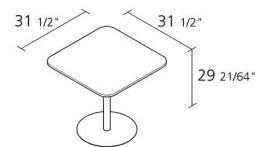

Alias

ATLAS TABLE / 785

Jasper Morrison

Square table with 80 mm diameter stove enamelled steel leg; 530 mm diameter base in stove enamelled steel. Top:

- laminate and maple heart-wood edge
- Full Color plywood, th. 12 mm

ON REQUEST: also available in maple.