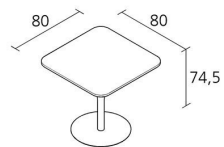

Alias

ATLAS TABLE / 785

Jasper Morrison

Square table with 80 mm diameter stove enamelled steel leg; 530 mm diameter base in stove enamelled steel. Top:

- laminate and maple heart-wood edge
- Full Color plywood, th. 12 mm

ON REQUEST: also available in maple.