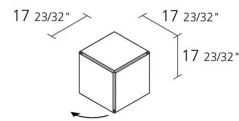

Alias

MOBILE ZERO 45X45 / M01

Ron Gilad

Cabinet with stove enamelled aluminium structure. Door and panels available in stove enamelled aluminium. Door opening towards link.

INFORMATION

Warranty 10 years

FINISHES MOBILE ZERO 45X45 / M01