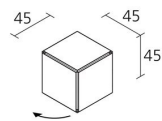

Alias

MOBILE ZERO 45X45 / M01

Ron Gilad

Cabinet with stove enamelled aluminium structure. Door and panels available in stove enamelled aluminium. Door opening towards link.

INFORMATION

Warranty 10 years

FINISHES MOBILE ZERO 45X45 / M01