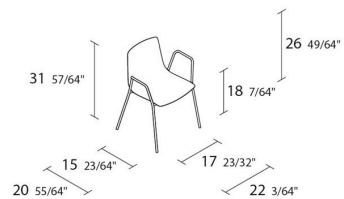

## SLIM CHAIR 4 ARM / 89D

*PearsonLloyd*

Chair with shell in monochromatic polypropylene. Structure and arms in stove enamelled or chromed steel (stackable).