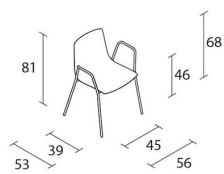

## SLIM CHAIR 4 ARM / 89D

*PearsonLloyd*

Chair with shell in monochromatic polypropylene. Structure and arms in stove enamelled or chromed steel (stackable).