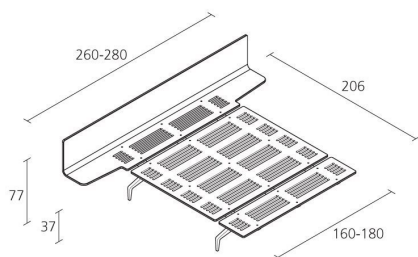

Alias

LEGNOLETTO / LL8

Alfredo Häberli

Bed with headboard with shelves and foot without edge; legs in polished or stove enamelled die-cast aluminium. Dimensions: - 160x206 cm (suggested mattress dimensions: 150/160x200 cm) - 180x206 cm (suggested mattress dimensions: 170/180x200 cm)