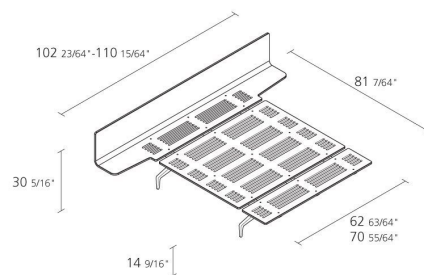

Alias

LEGNOLETTO / LL8

Alfredo Häberli

Bed with headboard with shelves and foot without edge; legs in polished or stove enamelled die-cast aluminium. Dimensions: - 160x206 cm (suggested mattress dimensions: 150/160x200 cm) - 180x206 cm (suggested mattress dimensions: 170/180x200 cm)