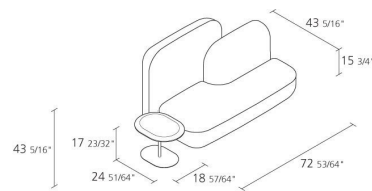

Alias

OKOME / O05

Nendo

Seat composition with seat and backrest covered with eco-leather Serge Ferrari®, Camira® or Kvadrat® fabric. OPTIONAL: Small table with structure made of stove enamelled steel and top in lacquered plastic material (code 23B).