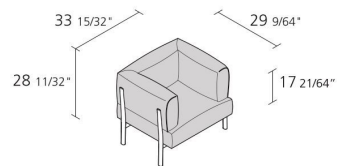

Alias

ELEVEN / 860

PearsonLloyd

Armchair with die-cast aluminium legs and steel frame with elastic belts. Seat cushion, back and arms in polyurethane covered by fabric or leather.

INFORMATION

Warranty 3 years