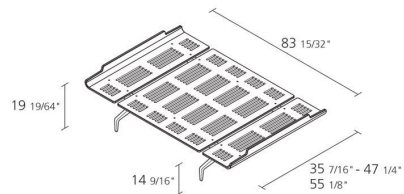

Alias

LEGNOLETTO / LL1

Alfredo Häberli

Bed with headboard and foot with low edge; legs in polished or stove enamelled die-cast aluminium. Dimensions: - 90x212 cm (suggested mattress dimensions: 80/90x200 cm) - 120x212 cm (suggested mattress dimensions: 110/120x200 cm) - 140x212 cm (suggested mattress dimensions: 130/140x200 cm)