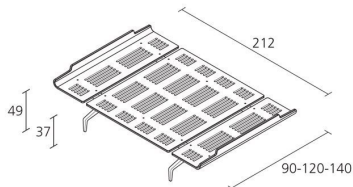

Alias

LEGNOLETTO / LL1

Alfredo Häberli

Bed with headboard and foot with low edge; legs in polished or stove enamelled die-cast aluminium. Dimensions: - 90x212 cm (suggested mattress dimensions: 80/90x200 cm) - 120x212 cm (suggested mattress dimensions: 110/120x200 cm) - 140x212 cm (suggested mattress dimensions: 130/140x200 cm)