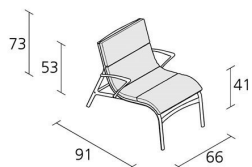

Alias

ARMFRAME SOFT / 463_O

Easy chair with arms for outdoor with structure made of extruded aluminium profile and die-cast aluminium elements. Seat and back in fire retardant PVC covered polyester mesh; removable cushion with upholstery in draining expanded polyurethane and cover in Tempotest® fabric, eco-leather Serge Ferrari® or Création Baumann® fabrics.