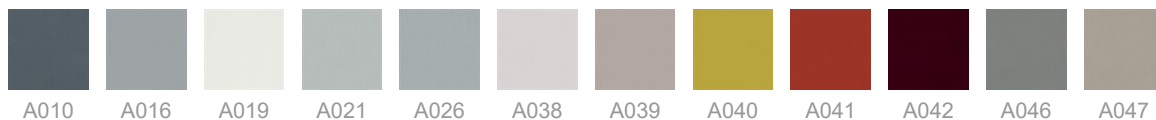

13,6

Gross weight in Kg

FINISHES ARMFRAME SOFT / 463_O

STOVE ENAMELLED ALUMINIUM

MESH A

MESH B

'TEMPOTEST' FABRIC

CREATION BAUMANN (EXAMPLES)