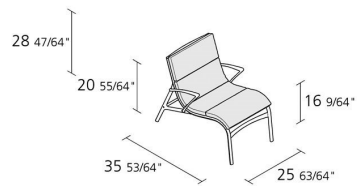

Alias

ARMFRAME SOFT / 463_O

Easy chair with arms for outdoor with structure made of extruded aluminium profile and die-cast aluminium elements. Seat and back in fire retardant PVC covered polyester mesh; removable cushion with upholstery in draining expanded polyurethane and cover in Tempotest® fabric, eco-leather Serge Ferrari® or Création Baumann® fabrics.

13,6

Gross weight in Kg

FINISHES ARMFRAME SOFT / 463_O

STOVE ENAMELLED ALUMINIUM

MESH A

MESH B

'TEMPOTEST' FABRIC

CREATION BAUMANN (EXAMPLES)