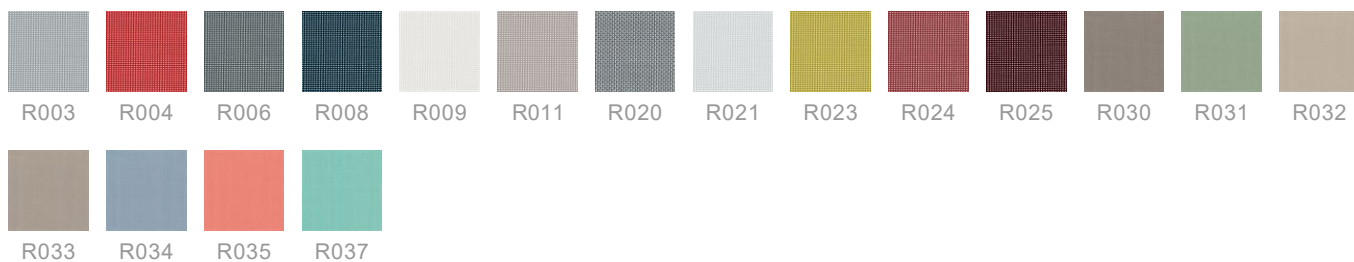

13,6

Gross weight in Kg

FINISHES ARMFRAME SOFT / 463_O

STOVE ENAMELLED ALUMINIUM

MESH A

MESH B

'TEMPOTEST' FABRIC

CREATION BAUMANN (EXAMPLES)