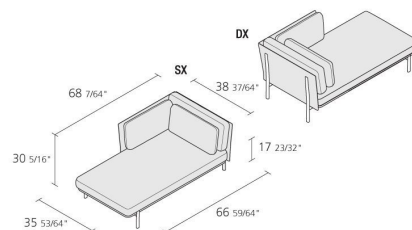

Alias

TWELVE CHAISE LONGUE / 884

PearsonLloyd

Modular chaise longue right or left with die-cast aluminium legs and steel frame. Seat cushion, back and arm in polyurethane with removable covers in Camira® or Kvadrat® fabric or Pelle Frau® leather.