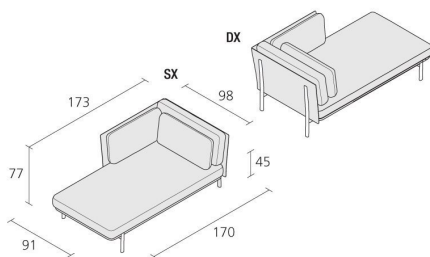

Alias

TWELVE CHAISE LONGUE / 884

PearsonLloyd

Modular chaise longue right or left with die-cast aluminium legs and steel frame. Seat cushion, back and arm in polyurethane with removable covers in Camira® or Kvadrat® fabric or Pelle Frau® leather.