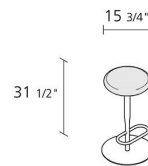

Alias

ATLAS STOOL / 760

Jasper Morrison

High stool with stove enamelled steel base plate, leg in conic stove enamelled steel, swivel seat in MDF and expanded polyurethane upholstered with fabric.