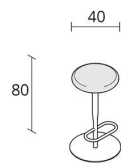

Alias

ATLAS STOOL / 760

Jasper Morrison

High stool with stove enamelled steel base plate, leg in conic stove enamelled steel, swivel seat in MDF and expanded polyurethane upholstered with fabric.

INFORMATION

Volume in m³

18

Gross weight in Kg

FINISHES ATLAS STOOL / 760

STOVE ENAMELLED STEEL

A019 A022 A047

ALUMINIUM & STEEL

A011 A019 A022 A047