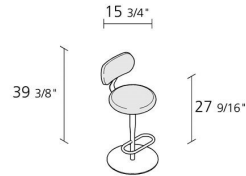

Alias

ATLAS STOOL / 758

Jasper Morrison

Medium height stool with stove enamelled steel base plate, leg in conic stove enamelled steel, swivel seat in MDF and back in plywood and expanded polyurethane, upholstered with fabric.

0,332

Volume in m³

19

Gross weight in Kg

FINISHES ATLAS STOOL / 758

STOVE ENAMELLED STEEL

A019 A022 A047

ALUMINIUM & STEEL