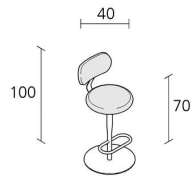

Alias

ATLAS STOOL / 758

Jasper Morrison

Medium height stool with stove enamelled steel base plate, leg in conic stove enamelled steel, swivel seat in MDF and back in plywood and expanded polyurethane, upholstered with fabric.

0,332

Volume in m³

19

Gross weight in Kg

FINISHES ATLAS STOOL / 758

STOVE ENAMELLED STEEL

A019 A022 A047

ALUMINIUM & STEEL