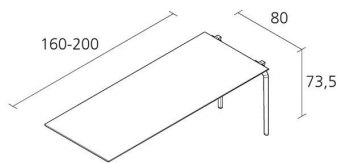

Alias

TEC SYSTEM 800 / 677

Alfredo Häberli

Table "central" modul with 2 legs and structure composed by die-cast and extruded aluminium elements. Stove enamelled or polished structure. Top in plywood white Full Color. Top also available with cable management with possibility to have: - cables hole- panel (cod. 642) - charger