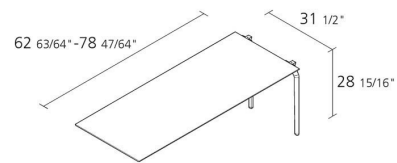

Alias

TEC SYSTEM 800 / 677

Alfredo Häberli

Table "central" modul with 2 legs and structure composed by die-cast and extruded aluminium elements. Stove enamelled or polished structure. Top in plywood white Full Color. Top also available with cable management with possibility to have: - cables hole- panel (cod. 642) - charger