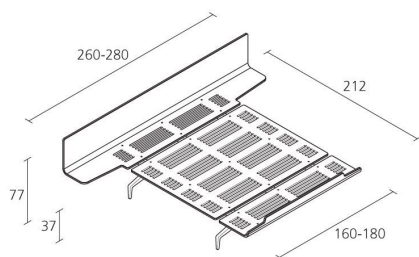

Alias

LEGNOLETTO / LL9

Alfredo Häberli

Bed with headboard with shelves and foot with low edge; legs in polished or stove enamelled die-cast aluminium. Dimensions: - 160x212 cm (suggested mattress dimensions: 150/160x200 cm) - 180x212 cm (suggested mattress dimensions: 170/180x200 cm)