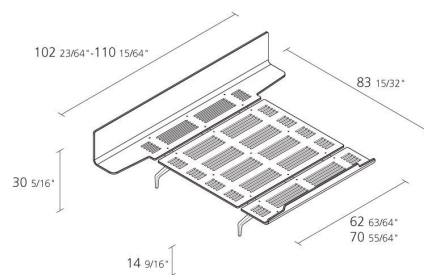

Alias

LEGNOLETTO / LL9

Alfredo Häberli

Bed with headboard with shelves and foot with low edge; legs in polished or stove enamelled die-cast aluminium. Dimensions: - 160x212 cm (suggested mattress dimensions: 150/160x200 cm) - 180x212 cm (suggested mattress dimensions: 170/180x200 cm)