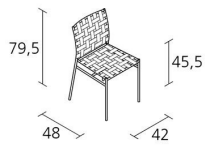

Alias

TAGLIATELLE / 715

Jasper Morrison

Stacking chair with structure in stove enamelled steel. Seat and back covered with belts of an elastic material arranged in a criss cross pattern.

INFORMATION

Warranty 10 years

Recyclable

10

Max number of chairs for stacking

1

Boxes number

2

Max number pieces per a box

0,234

Volume in m³

7,4

Gross weight in Kg

FINISHES TAGLIATELLE / 715

STOVE ENAMELLED STEEL

A019 A022

ELASTIC BELTS

FE03 FE04 FE05 FE06 FE08 FE09 FE10