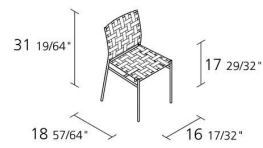

Alias

TAGLIATELLE / 715

Jasper Morrison

Stacking chair with structure in stove enamelled steel. Seat and back covered with belts of an elastic material arranged in a criss cross pattern.

INFORMATION

Warranty 10 years

Recyclable

10

Max number of chairs for stacking

1

Boxes number

2

Max number pieces per a box

0,234

Volume in m³

7,4

Gross weight in Kg

FINISHES TAGLIATELLE / 715

STOVE ENAMELLED STEEL

A019 A022

ELASTIC BELTS

FE03 FE04 FE05 FE06 FE08 FE09 FE10