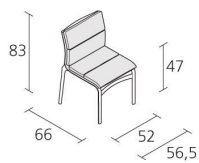

Alias

FRAME 52 SOFT / 408_O

Armchair for outdoor with structure made of extruded aluminium profile and die-cast aluminium elements. Seat and back in fire retardant PVC covered polyester mesh. Removable cushion with upholstery in draining expanded polyurethane and cover in Tempotest® fabric, eco-leather Serge Ferrari® or Création Baumann® fabrics.

10,3

Gross weight in Kg

FINISHES FRAME 52 SOFT / 408_O

STOVE ENAMELLED ALUMINIUM

MESH A

MESH B

'TEMPOTEST' FABRIC

CREATION BAUMANN (EXAMPLES)