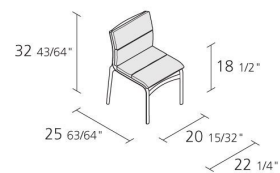

Alias

FRAME 52 SOFT / 408_O

Armchair for outdoor with structure made of extruded aluminium profile and die-cast aluminium elements. Seat and back in fire retardant PVC covered polyester mesh. Removable cushion with upholstery in draining expanded polyurethane and cover in Tempotest® fabric, eco-leather Serge Ferrari® or Création Baumann® fabrics.

10,3

Gross weight in Kg

FINISHES FRAME 52 SOFT / 408_O

STOVE ENAMELLED ALUMINIUM

MESH A

MESH B

'TEMPOTEST' FABRIC

CREATION BAUMANN (EXAMPLES)