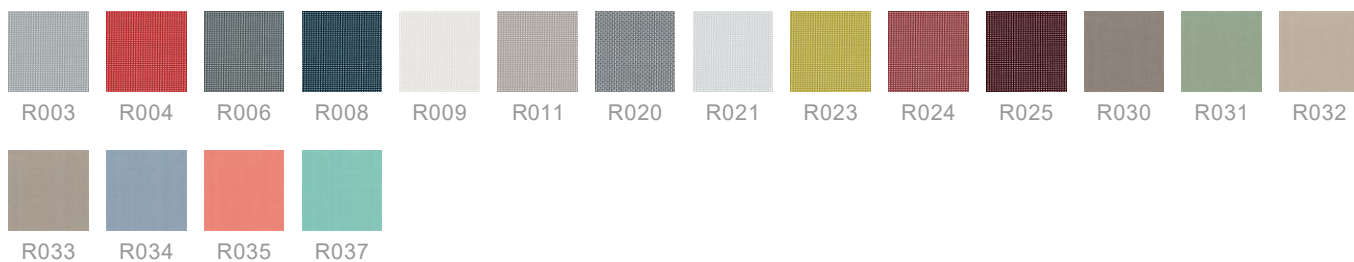

10,3

Gross weight in Kg

FINISHES FRAME 52 SOFT / 408_O

STOVE ENAMELLED ALUMINIUM

MESH A

MESH B

'TEMPOTEST' FABRIC

CREATION BAUMANN (EXAMPLES)