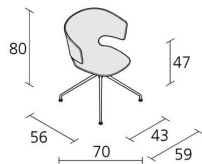

Alias

TAORMINA TRESTLE / 55F

Alfredo Häberli

Armchair with 4-star base in stove enamelled or chromed steel. Seat and back in solid plastic material padded with CFC free expanded polyurethane foam, removable cover in fabric, synthetic-leather or leather.