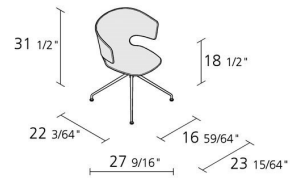

Alias

TAORMINA TRESTLE / 55F

Alfredo Häberli

Armchair with 4-star base in stove enamelled or chromed steel. Seat and back in solid plastic material padded with CFC free expanded polyurethane foam, removable cover in fabric, synthetic-leather or leather.

Max number pieces
per a box

0,409

Volume in m³

9

Gross weight in Kg

FINISHES TAORMINA TRESTLE / 55F

CHROMED STEEL

CR