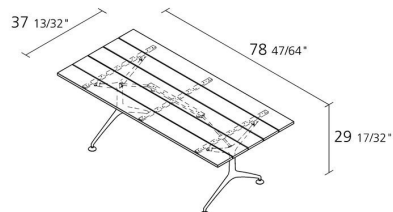

Alias

TEAK TABLE 200F / 485_O

Alberto Meda

Folding table for outdoor use with structure made of stove enamelled die-cast aluminium elements. Top in raw teak flats made up of strips joined together (Finger Joint).

Volume in m³

50

Gross weight in Kg

FINISHES TEAK TABLE 200F / 485_O

STOVE ENAMELLED ALUMINIUM

A019

WOOD

TEAK