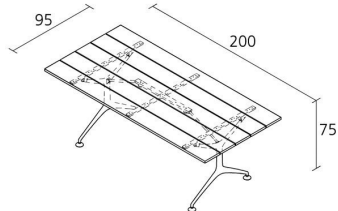

Alias

TEAK TABLE 200F / 485_O

Alberto Meda

Folding table for outdoor use with structure made of stove enamelled die-cast aluminium elements. Top in raw teak flats made up of strips joined together (Finger Joint).

Volume in m³

50

Gross weight in Kg

FINISHES TEAK TABLE 200F / 485_O

STOVE ENAMELLED ALUMINIUM

A019

WOOD

TEAK