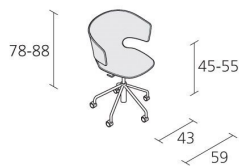

## TAORMINA STUDIO / 511

*Alfredo Häberli*

Height adjustable armchair with soft (or hard \*\*\*) castors and 5-star swivel base in stove enamelled steel. Seat and back in solid plastic material padded with CFC free expanded polyurethane foam; removable cover in fabric, synthetic-leather or in leather.\*\*\* on request