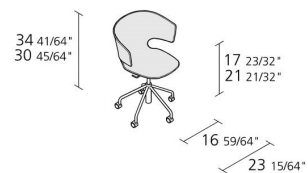

## TAORMINA STUDIO / 511

*Alfredo Häberli*

Height adjustable armchair with soft (or hard \*\*\*) castors and 5-star swivel base in stove enamelled steel. Seat and back in solid plastic material padded with CFC free expanded polyurethane foam; removable cover in fabric, synthetic-leather or in leather.\*\*\* on request