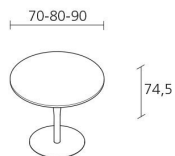

Alias

ATLAS TABLE / 786

Jasper Morrison

Round table with 80 mm diameter stove enamelled steel leg; 530 mm diameter base in stove enamelled steel. Top Ø 70 / 80 / 90 cm:

- laminate and maple heart-wood edge

- Full Color plywood, th. 12 mm

ON REQUEST: also available in maple

INFORMATION

Warranty 10 years

Recyclable

3

Boxes number

1

Max number pieces
per a box

0,248

Volume in m³

23,5

Gross weight in Kg

FINISHES ATLAS TABLE / 786

STOVE ENAMELLED STEEL

ALUMINIUM & STEEL