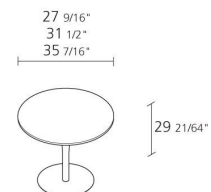

Alias

ATLAS TABLE / 786

Jasper Morrison

Round table with 80 mm diameter stove enamelled steel leg; 530 mm diameter base in stove enamelled steel. Top Ø 70 / 80 / 90 cm:

- laminate and maple heart-wood edge

- Full Color plywood, th. 12 mm

ON REQUEST: also available in maple

INFORMATION

Warranty 10 years

Recyclable

3

Boxes number

1

Max number pieces
per a box

0,248

Volume in m³

23,5

Gross weight in Kg

FINISHES ATLAS TABLE / 786

STOVE ENAMELLED STEEL

ALUMINIUM & STEEL