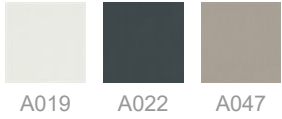

- Full Color plywood, th. 12 mm

ON REQUEST: also available in maple

INFORMATION

Warranty 10 years

Recyclable

3

Boxes number

1

Max number pieces
per a box

0,248

Volume in m³

23,5

Gross weight in Kg

FINISHES ATLAS TABLE / 786

STOVE ENAMELLED STEEL

ALUMINIUM & STEEL

LAMINATE

FULL COLOR

STOVE ENAMELLED FULL COLOR

KVADRAT® CANVAS (EXAMPLES)

KVADRAT® DIVINA

KVADRAT® FOSS (EXAMPLES)

KVADRAT® HALLINGDAL 65 (EXAMPLES)

KVADRAT® HERO (EXAMPLES)