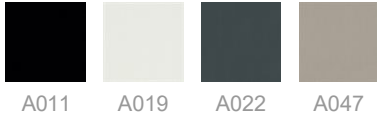

- Full Color plywood, th. 12 mm

ON REQUEST: also available in maple

INFORMATION

Warranty 10 years

Recyclable

3

Boxes number

1

Max number pieces
per a box

0,248

Volume in m³

23,5

Gross weight in Kg

FINISHES ATLAS TABLE / 786

STOVE ENAMELLED STEEL

ALUMINIUM & STEEL

LAMINATE

FULL COLOR

STOVE ENAMELLED FULL COLOR

KVADRAT® CANVAS (EXAMPLES)

KVADRAT® DIVINA

KVADRAT® FOSS (EXAMPLES)

KVADRAT® HALLINGDAL 65 (EXAMPLES)

KVADRAT® HERO (EXAMPLES)