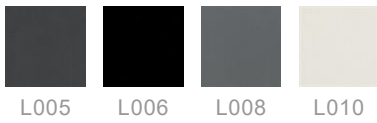

- Full Color plywood, th. 12 mm

ON REQUEST: also available in maple

INFORMATION

Warranty 10 years

Recyclable

3

Boxes number

1

Max number pieces
per a box

0,248

Volume in m³

23,5

Gross weight in Kg

FINISHES ATLAS TABLE / 786

STOVE ENAMELLED STEEL

ALUMINIUM & STEEL

LAMINATE

FULL COLOR

STOVE ENAMELLED FULL COLOR

KVADRAT® CANVAS (EXAMPLES)

KVADRAT® DIVINA

KVADRAT® FOSS (EXAMPLES)

KVADRAT® HALLINGDAL 65 (EXAMPLES)

KVADRAT® HERO (EXAMPLES)