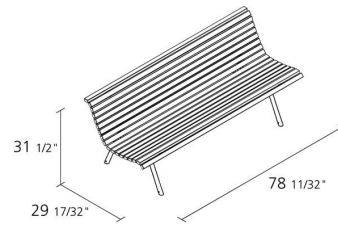

## SETES 200 / 480\_O

*Alberto Meda*

Bench for outdoor use. Structure made of die-cast stove enamelled aluminium elements treated for outdoor use. Seat and back in raw Teak flats, wood suitable for outdoor use. The bench can be fixed to the ground with the minutia set supplied.

Max number pieces  
per a box

0,709

Volume in m<sup>3</sup>

34

Gross weight in Kg

---