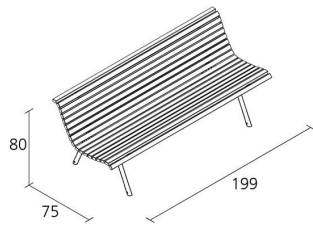

## SETES 200 / 480\_O

*Alberto Meda*

Bench for outdoor use. Structure made of die-cast stove enamelled aluminium elements treated for outdoor use. Seat and back in raw Teak flats, wood suitable for outdoor use. The bench can be fixed to the ground with the minutia set supplied.