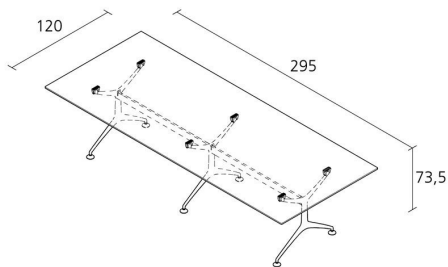

Alias

FRAMETABLE 295XL / 496_295XL

Alberto Meda

Fixed table with structure made of die-cast aluminium elements, with stove enamelled or polished finish. Top:- alveolar aluminium edged with polycarbonate sheet laminate in various colours, thickness 18 mm- extra light tempered glass, thickness 12 mm- glass sandwich, thickness 16 mm