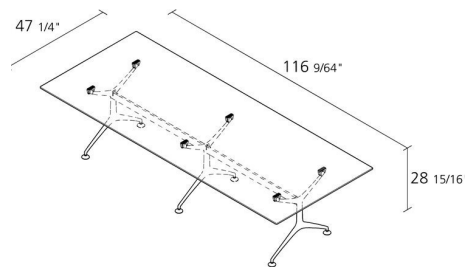

Alias

FRAMETABLE 295XL / 496_295XL

Alberto Meda

Fixed table with structure made of die-cast aluminium elements, with stove enamelled or polished finish. Top:- alveolar aluminium edged with polycarbonate sheet laminate in various colours, thickness 18 mm- extra light tempered glass, thickness 12 mm- glass sandwich, thickness 16 mm