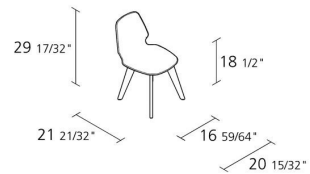

Alias

SELINUNTE WOOD / 561

Alfredo Häberli

Chair with solid wood structure in oak. Seat and back in solid plastic material.

INFORMATION

Fire-retardancy (on request)

100% Recyclable

1

Boxes number

1

Max number pieces per a box

0,409

Volume in m³

8

Gross weight in Kg

FINISHES SELINUNTE WOOD / 561