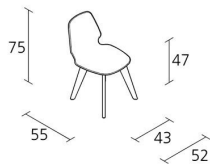

Alias

SELINUNTE WOOD / 561

Alfredo Häberli

Chair with solid wood structure in oak. Seat and back in solid plastic material.

INFORMATION

Fire-retardancy (on request)

100% Recyclable

1

Boxes number

1

Max number pieces per a box

0,409

Volume in m³

8

Gross weight in Kg

FINISHES SELINUNTE WOOD / 561