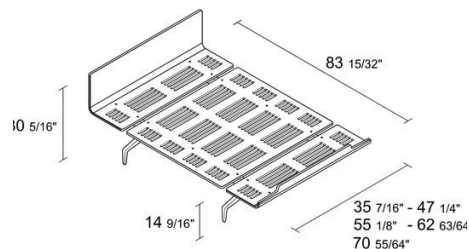

Alias

LEGNOLETTO / LL4

Alfredo Häberli

Bed with headboard with medium edge and foot with low edge; legs in polished or stove enamelled die-cast aluminium. Dimensions: - 90x212 cm (suggested mattress dimensions: 80/90x200 cm) - 120x212 cm (suggested mattress dimensions: 110/120x200 cm) - 140x212 cm (suggested mattress dimensions: 130/140x200 cm) - 160x212 cm (suggested mattress dimensions: 150/160x200 cm) - 180x212 cm (suggested mattress dimensions: 170/180x200 cm)