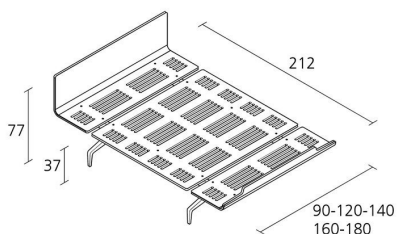

Alias

LEGNOLETTO / LL4

Alfredo Häberli

Bed with headboard with medium edge and foot with low edge; legs in polished or stove enamelled die-cast aluminium. Dimensions: - 90x212 cm (suggested mattress dimensions: 80/90x200 cm) - 120x212 cm (suggested mattress dimensions: 110/120x200 cm) - 140x212 cm (suggested mattress dimensions: 130/140x200 cm) - 160x212 cm (suggested mattress dimensions: 150/160x200 cm) - 180x212 cm (suggested mattress dimensions: 170/180x200 cm)