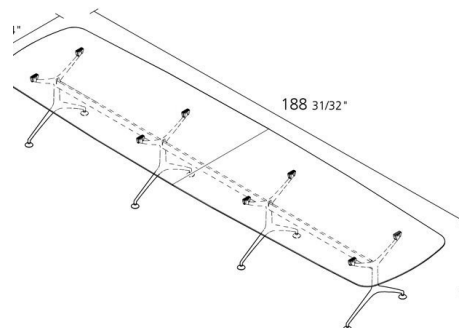

Alias

FRAMETABLE 480 / 499_480

Alberto Meda

Fixed table with structure made of die-cast aluminium elements, with stove enamelled or polished finish. Top: - aluminium alloy panel edged with solid wood lacquered, thickness 18 mm - extra light tempered glass, thickness 12 mm - glass sandwich, thickness 16 mm Top in aluminium alloy panel edged with solid wood, thickness 18 mm:- natural oak veneered - dark oak veneered