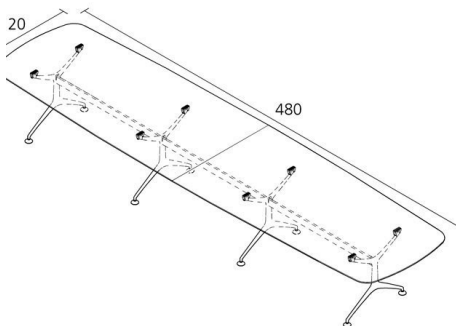

Alias

FRAMETABLE 480 / 499_480

Alberto Meda

Fixed table with structure made of die-cast aluminium elements, with stove enamelled or polished finish. Top: - aluminium alloy panel edged with solid wood lacquered, thickness 18 mm - extra light tempered glass, thickness 12 mm - glass sandwich, thickness 16 mm Top in aluminium alloy panel edged with solid wood, thickness 18 mm:- natural oak veneered - dark oak veneered