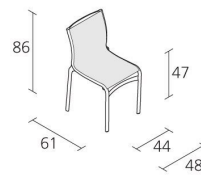

## BIGFRAME 44 OUTDOOR / 441\_0

Stacking chair with structure made of extruded aluminium profile and die-cast aluminium elements, seat and back in fire retardant PVC covered polyester mesh.