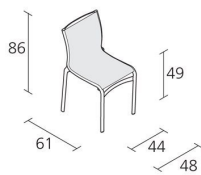

## BIGFRAME 44 OUTDOOR / 441\_0

Stacking chair with structure made of extruded aluminium profile and die-cast aluminium elements, seat and back in fire retardant PVC covered polyester mesh.