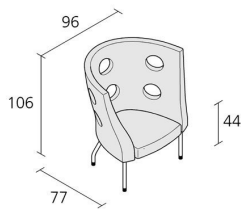

Alias

MONOFLEXUS / 911

Paolo Rizzatto

Armchair with high back with holes. Structure in CFC free expanded polyurethane with steel inlay. Cover in black "elastico" fabric; seat with removable cover and legs in black (A011) stove enamelled steel.

1,012

Volume in m³

35

Gross weight in Kg

FINISHES MONOFLEXUS / 911

STOVE ENAMELLED STEEL

A011

FABRIC EMMECIA