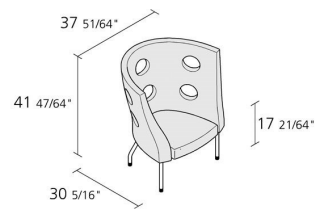

Alias

MONOFLEXUS / 911

Paolo Rizzatto

Armchair with high back with holes. Structure in CFC free expanded polyurethane with steel inlay. Cover in black "elastico" fabric; seat with removable cover and legs in black (A011) stove enamelled steel.

1,012

Volume in m³

35

Gross weight in Kg

FINISHES MONOFLEXUS / 911

STOVE ENAMELLED STEEL

A011

FABRIC EMMECIA