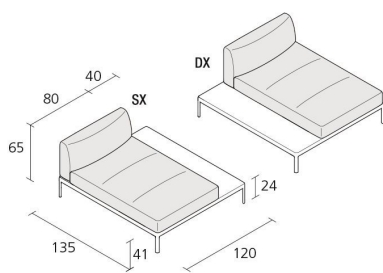

Alias

ALUZEN DORMEUSE 120X135 / P09

Ludovica+Roberto Palomba

Modular dormeuse element with structure in stove enamelled or polished aluminium. Seat and back with removable cover in eco-leather, fabric or leather. Top in marble. Available in version right or left.