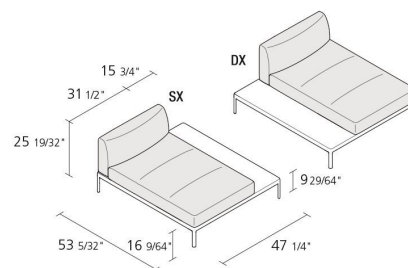

Alias

ALUZEN DORMEUSE 120X135 / P09

Ludovica+Roberto Palomba

Modular dormeuse element with structure in stove enamelled or polished aluminium. Seat and back with removable cover in eco-leather, fabric or leather. Top in marble. Available in version right or left.