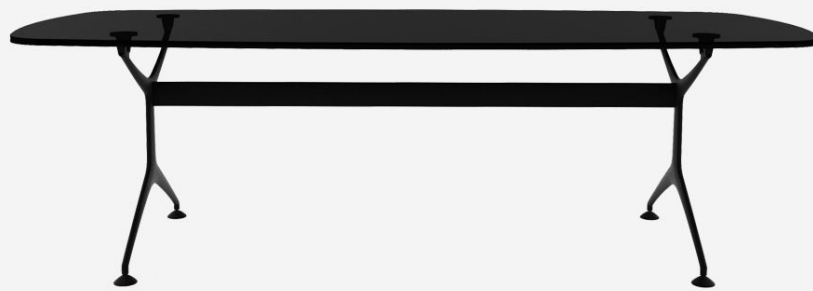

## FRAMETABLE 240 / 498\_240

*Alberto Meda*

Fixed table with structure made of die-cast aluminium elements, with stove enamelled or polished finish. Top:- extra light tempered glass, thickness 12 mm- glass sandwich, thickness 16 mm Top in alveolar aluminium edged with solid wood, thickness 18 mm:- natural oak veneered- dark oak veneered- ash grey oak veneered.