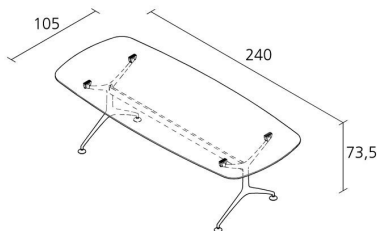

## FRAMETABLE 240 / 498\_240

*Alberto Meda*

Fixed table with structure made of die-cast aluminium elements, with stove enamelled or polished finish. Top:- extra light tempered glass, thickness 12 mm- glass sandwich, thickness 16 mm Top in alveolar aluminium edged with solid wood, thickness 18 mm:- natural oak veneered- dark oak veneered- ash grey oak veneered.