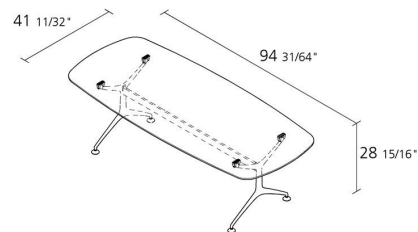

## FRAMETABLE 240 / 498\_240

*Alberto Meda*

Fixed table with structure made of die-cast aluminium elements, with stove enamelled or polished finish. Top:- extra light tempered glass, thickness 12 mm- glass sandwich, thickness 16 mm Top in alveolar aluminium edged with solid wood, thickness 18 mm:- natural oak veneered- dark oak veneered- ash grey oak veneered.