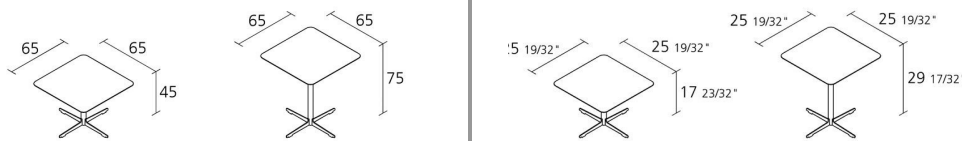

Alias

CROSS TABLE / 574

Alfredo Häberli

Square table with top in white Full Color laminate (thickness 12 mm) and base stove enamelled or chromated steel.

INFORMATION

Warranty 10 years

Recyclable

2

Boxes number

1

Max number pieces
per a box

0,194

Volume in m³

15,3

Gross weight in Kg

FINISHES CROSS TABLE / 574