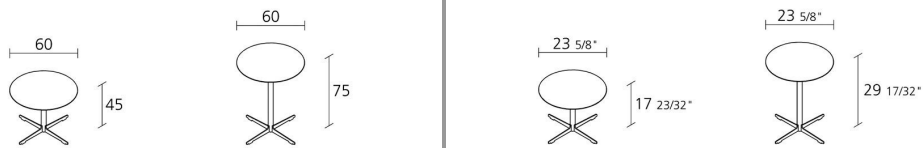

## CROSS TABLE / 572

*Alfredo Häberli*

Round table with top in white Full Color plywood (thickness 12 mm) and base stove enamelled or chromed steel.

Max number pieces  
per a box

0,188

Volume in m<sup>3</sup>

12,8

Gross weight in Kg

---