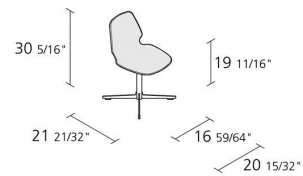

Alias

TINDARI CROSS / 567

Alfredo Häberli

Self adjusting swivel armchair with structure in stove enamelled steel. Seat and back in solid plastic material padded with CFC free expanded polyurethane foam, cover in removable fabric, synthetic-leather or in leather.