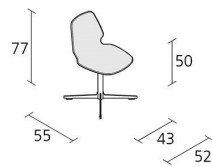

Alias

TINDARI CROSS / 567

Alfredo Häberli

Self adjusting swivel armchair with structure in stove enamelled steel. Seat and back in solid plastic material padded with CFC free expanded polyurethane foam, cover in removable fabric, synthetic-leather or in leather.