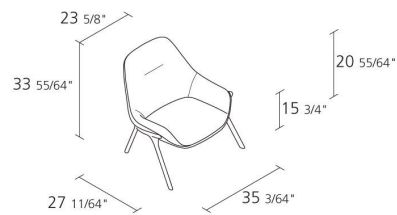

## GRAN KOBI ESSENTIEL / 038

*Patrick Norguet*

Armchair with structure in stove enamelled aluminium. Cushion in expanded polyurethane with cover in fabric or leather. Cover is not removable. It is possible to choose different colors for the inner and outer cover.