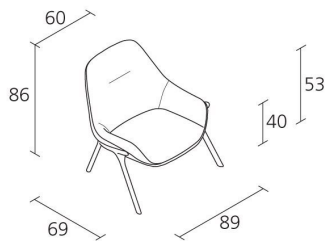

## GRAN KOBI ESSENTIEL / 038

*Patrick Norguet*

Armchair with structure in stove enamelled aluminium. Cushion in expanded polyurethane with cover in fabric or leather. Cover is not removable. It is possible to choose different colors for the inner and outer cover.