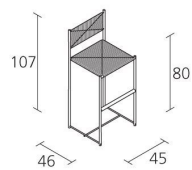

Alias

PALUDIS STOOL / 152

Giandomenico Belotti

High stool with structure in chromed or stove enamelled steel, footrest in steel covered with black PVC; seat and back covered with paper straw.

INFORMATION

100% Recyclable

1

Boxes number

2

Max number pieces
per a box

0,363

Volume in m³

7,5

Gross weight in Kg