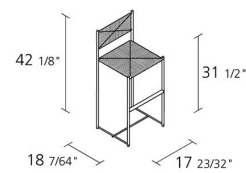

Alias

PALUDIS STOOL / 152

Giandomenico Belotti

High stool with structure in chromed or stove enamelled steel, footrest in steel covered with black PVC; seat and back covered with paper straw.

INFORMATION

100% Recyclable

1

Boxes number

2

Max number pieces
per a box

0,363

Volume in m³

7,5

Gross weight in Kg