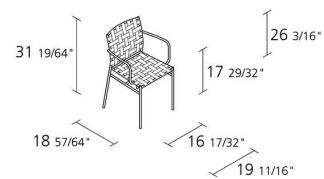

Alias

TAGLIATELLE ARMREST / 716

Jasper Morrison

Stacking chair with arms and structure in stove enamelled steel. Seat and back covered with belts of an elastic material arranged in a criss cross pattern.