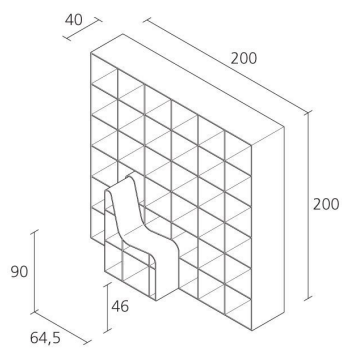

Alias

BOOKCHAIR / 210

Sou Fujimoto

Bookcase with structure and tops made of white (V001) lacquered MDF. Extractable seat in the same finish.

INFORMATION

Warranty 5 years

1

Boxes number

1

Max number pieces
per a box

2,263

Volume in m³

150

Gross weight in Kg

FINISHES BOOKCHAIR / 210

STOVE ENAMELLED MDF