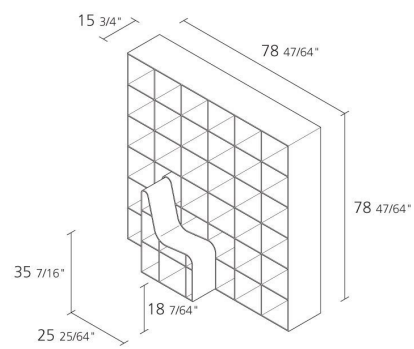

Alias

BOOKCHAIR / 210

Sou Fujimoto

Bookcase with structure and tops made of white (V001) lacquered MDF. Extractable seat in the same finish.

INFORMATION

Warranty 5 years

1

Boxes number

1

Max number pieces
per a box

2,263

Volume in m³

150

Gross weight in Kg

FINISHES BOOKCHAIR / 210

STOVE ENAMELLED MDF