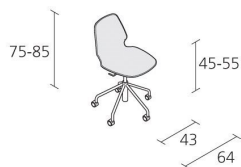

Alias

TINDARI STUDIO / 519

Alfredo Häberli

Height adjustable armchair with soft (or hard ***) castors and 5-star swivel base in stove enamelled steel. Seat and back in solid plastic material padded with CFC free expanded polyurethane foam, removable cover in fabric, synthetic-leather or in leather.*** on request