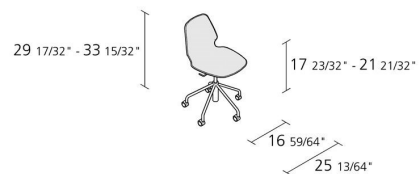

Alias

TINDARI STUDIO / 519

Alfredo Häberli

Height adjustable armchair with soft (or hard ***) castors and 5-star swivel base in stove enamelled steel. Seat and back in solid plastic material padded with CFC free expanded polyurethane foam, removable cover in fabric, synthetic-leather or in leather.*** on request

Max number pieces
per a box

0,409

Volume in m³

9

Gross weight in Kg

FINISHES TINDARI STUDIO / 519

CHROMED STEEL

CR